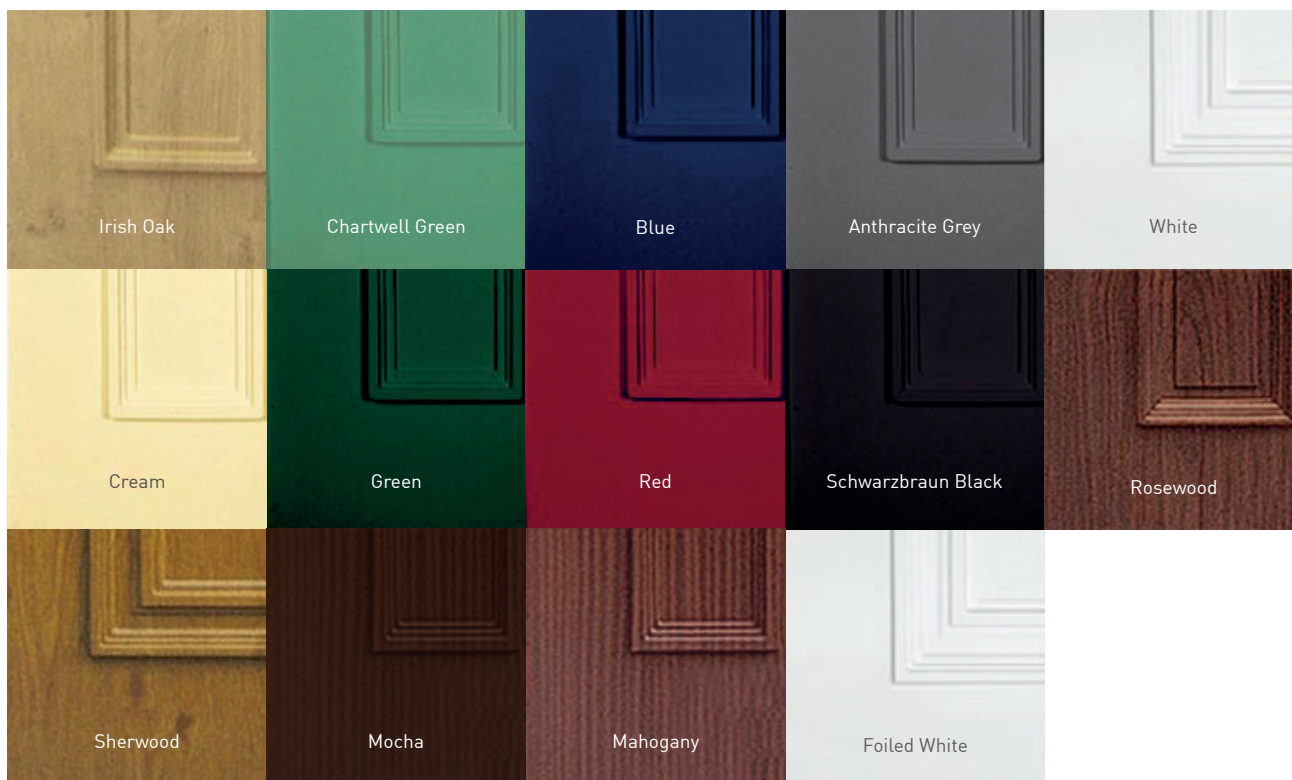

Life in Full Colour

We were the UK's first door panel company to offer a comprehensive range of foiled coloured door panels including flat and feature panels. Our range extends to rosewood, sherwood oak, mocha, two mahoganies, anthracite grey, cream, black (schwarzbraun), red, blue, green, standard white and foiled ash white, and now Irish oak and chartwell green as industry firsts.

At a time when some other door companies just offer plain white and a few woodgrain effects, we clearly lead the market. Today's consumer wants choice and we are giving that in our extended range of colours, which are capable of matching any coloured door frame. Grain runs vertically on door & side panels, horizontally on conservatory panels.

“Choose your colours carefully and much like the interior of your home you can create an exterior entrance as individual as you. Make sure your installer offers you Nice Door Panels.”

REINFORCING OPTIONS

All our door panels are available with the following: Standard poly, 4mm MDF and double MDF